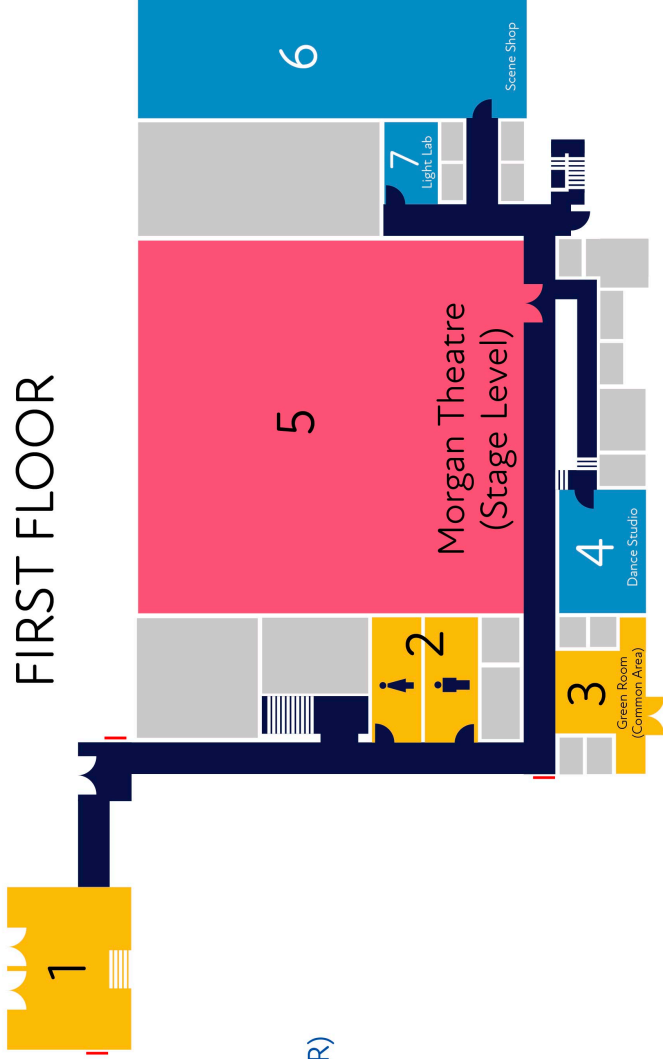

FIRST FLOOR

- FIRST FLOOR
1. HANSEN ATRIUM
 2. BATHROOMS (1ST FLOOR)
 3. GREEN ROOM
 4. DANCE STUDIO
 5. MORGAN THEATRE
 6. LIGHT LAB
 7. SCENE SHOP

SECOND FLOOR

- SECOND FLOOR
8. BATHROOMS (2ND FLOOR)
 9. CHECK-IN (DAINES LOBBY)
 10. ROCK LOBBY
 11. MORGAN LOBBY
 12. TIPPETS AND ECCLES GALLERIES
 13. TEACHERS' LOUNGE
 14. BLACK BOX
 15. CLASSROOM
 16. ALSO DESIGN LAB
 17. THEATRE DEPT. OFFICE
 18. COSTUME SHOP